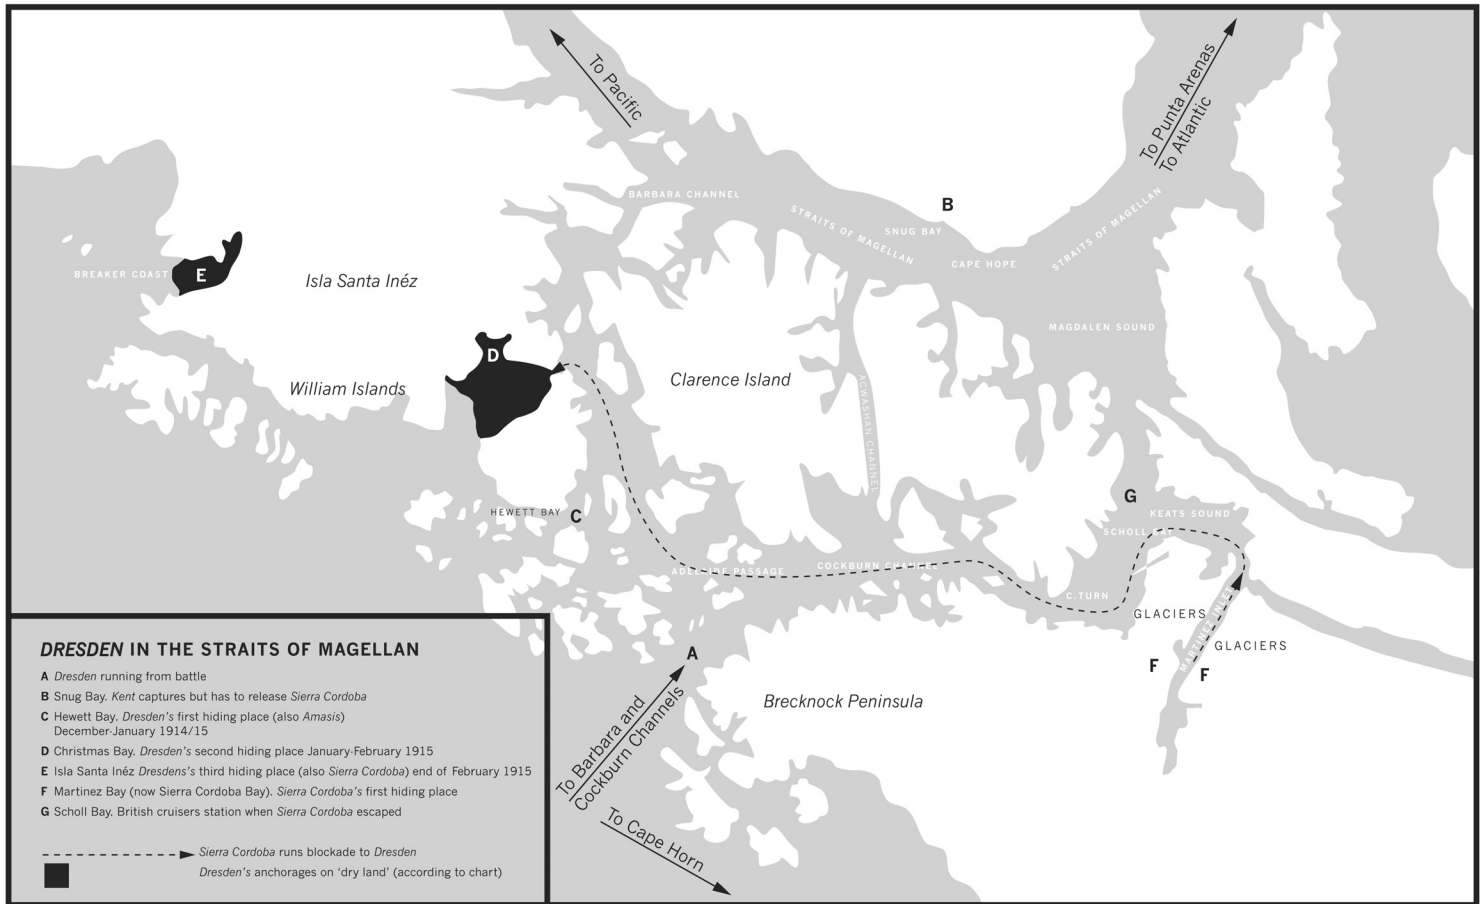

Pagan Island

RED SEA

GULF ADEN

PERIM STRAIT

Minicoy Islands

Maldiv Islands

Diego Garcia

INDIAN OCEAN

Ceylon
Colombo

Andaman &
Nicobar Islands

WALACCA (INDIA)

GULF OF THAILAND

Penang

MALAYA

Singapore

Sumatra

Padang

Siberoet

Borneo

Batavia

Java

Cocos Islands

Emden grounded 9 November

Ayesha escapes

Dutch East Indies

Timor

Moluccas

AUSTRALIA

KÖNIGSBERG IN THE RUFJI DELTA

- K** Positions of Königsberg
- ◆ German Ground Defences
- *1 Firing positions of Severn and Mersey, Day 1
- *2 Firing position of Mersey, Day 2