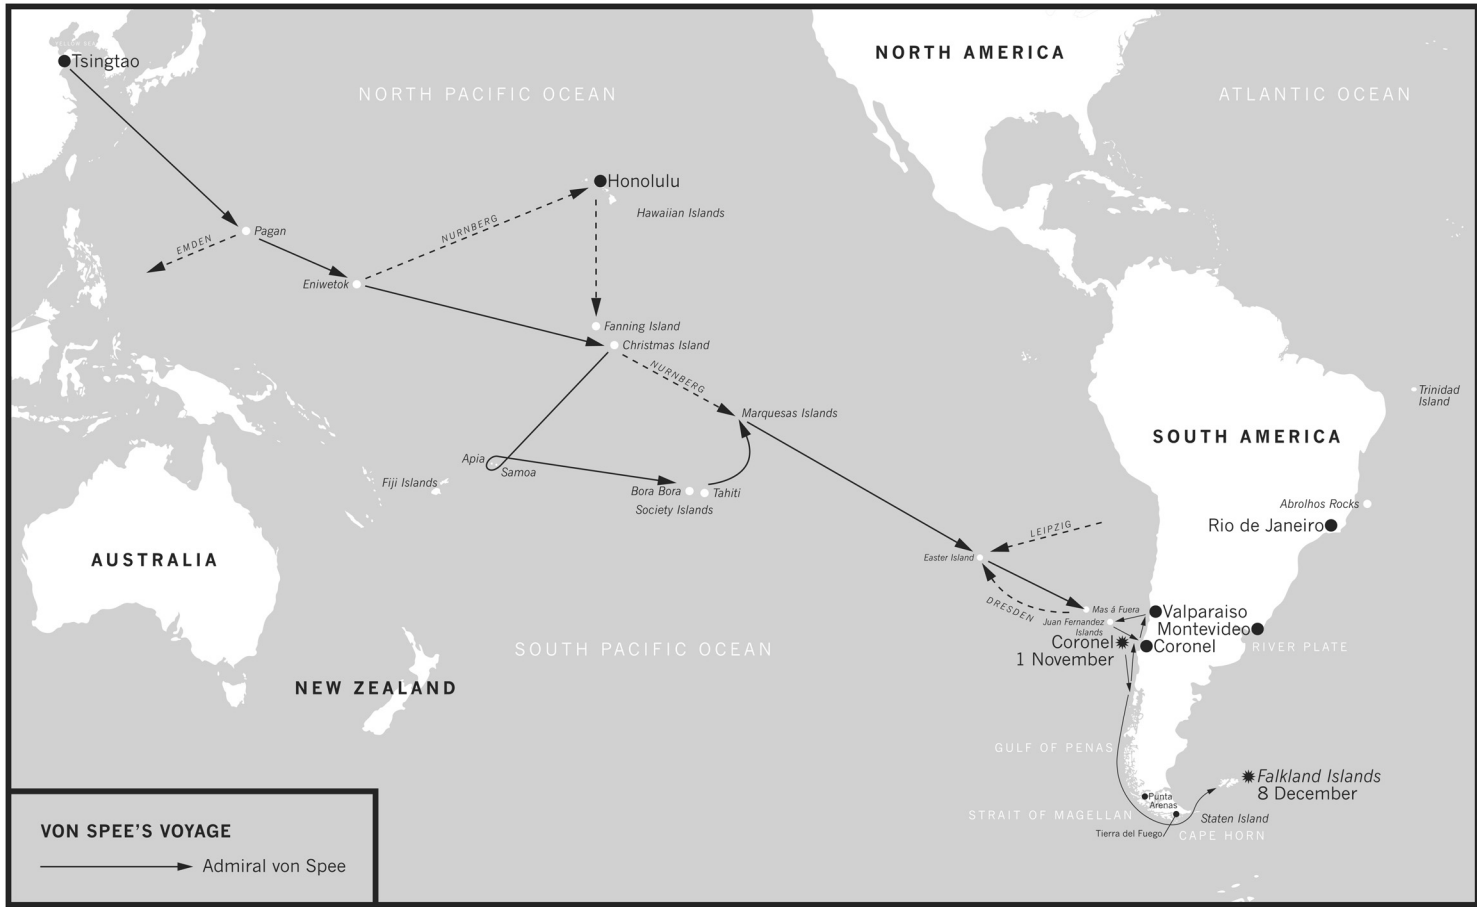

Pagan Island

RED SEA

GULF ADEN

PERIM STRAIT

Minicoy Islands

Maldiv Islands

Diego Garcia

INDIAN OCEAN

Ceylon
Colombo

Andaman &
Nicobar Islands

WALACCA (INDIA)

GULF OF THAILAND

Penang

MALAYA

Singapore

Sumatra

Padang

Siberoet

Borneo

Batavia

Java

Cocos Islands

Emden grounded 9 November

Ayesha escapes

Dutch East Indies

Timor

Moluccas

AUSTRALIA

KÖNIGSBERG IN THE RUFJI DELTA

- K** Positions of Königsberg
- ◆ German Ground Defences
- *1 Firing positions of Severn and Mersey, Day 1
- *2 Firing position of Mersey, Day 2