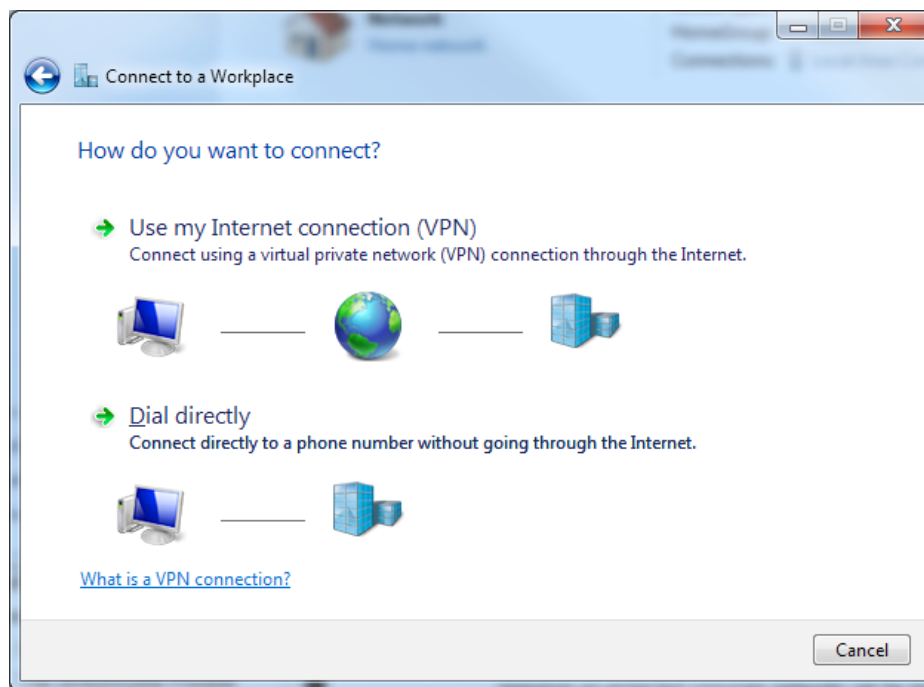

1-800-418-6789

PrepLogic

Resource Center

Windows 7 Configuration (70-680)

Figure 66:
Selecting a VPN Connection Method

LearnSmart Video Training

Practice Exams

Mega Guides