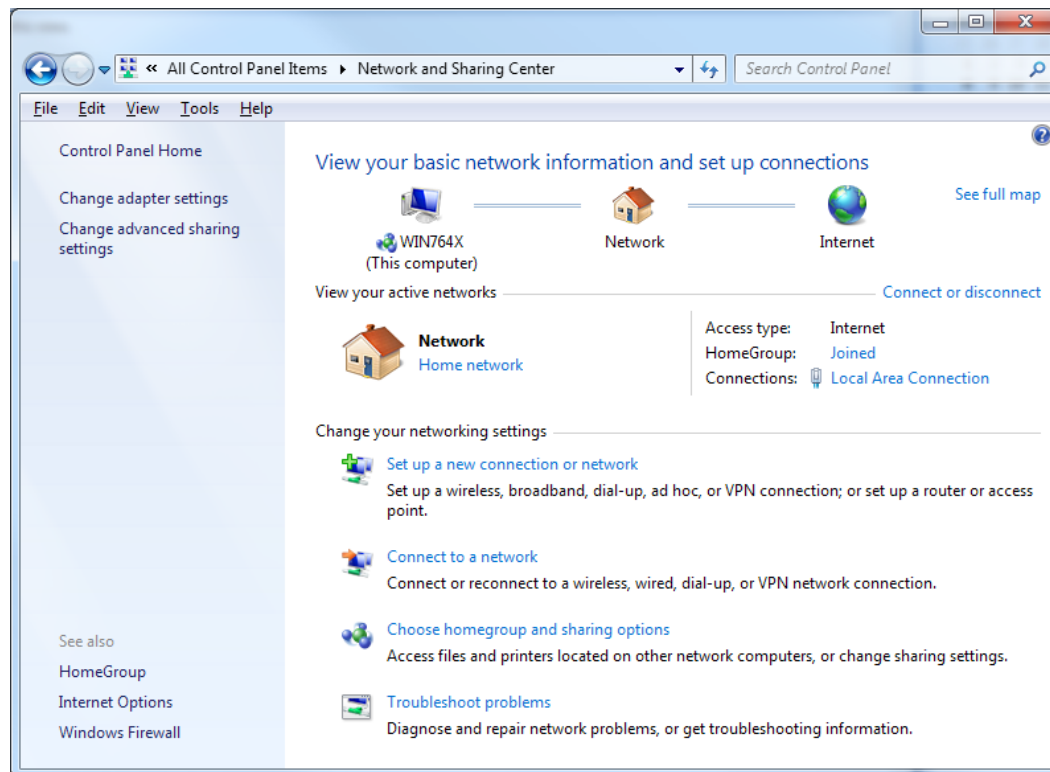

Figure 32:
IPv4 Private Address Ranges

PrepLogic

Resource Center

Windows 7 Configuration (70-680)

Figure 31:
Network and Sharing Center

Additional Windows 7 Configuration (70-680) Preparation Tools:

- Windows 7 Configuration (70-680) [Practice Exam Demo](#)
- Windows 7 Configuration (70-680) [Printables Sample](#)
- Windows 7 Configuration (70-680) [Quiz Me Series Sample](#)
- Windows 7 Configuration (70-680) [Mega Guide Sample](#)

1-800-418-6789