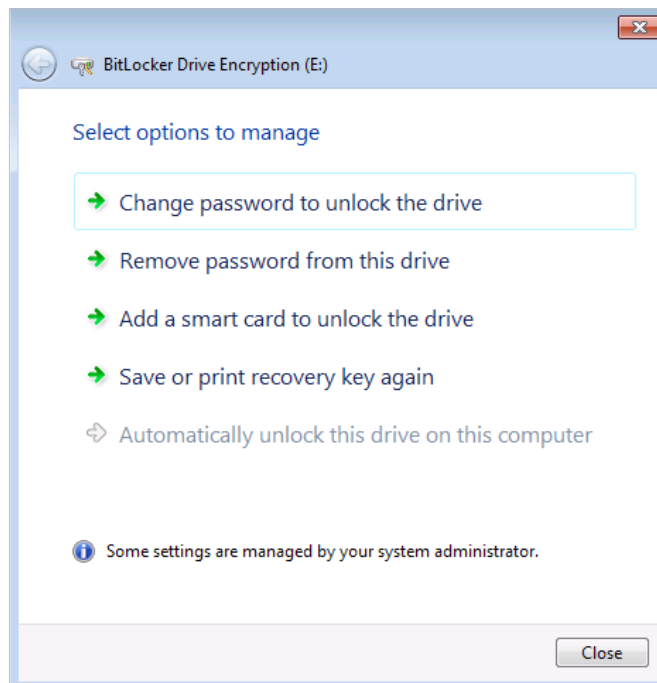

PrepLogic

Resource Center

Windows 7 Configuration (70-680)

Additional Windows 7 Configuration (70-680) Preparation Tools:

- [Windows 7 Configuration (70-680) Practice Exam Demo](#)
- [Windows 7 Configuration (70-680) Printables Sample](#)
- [Windows 7 Configuration (70-680) Quiz Me Series Sample](#)
- [Windows 7 Configuration (70-680) Mega Guide Sample](#)

1-800-418-6789