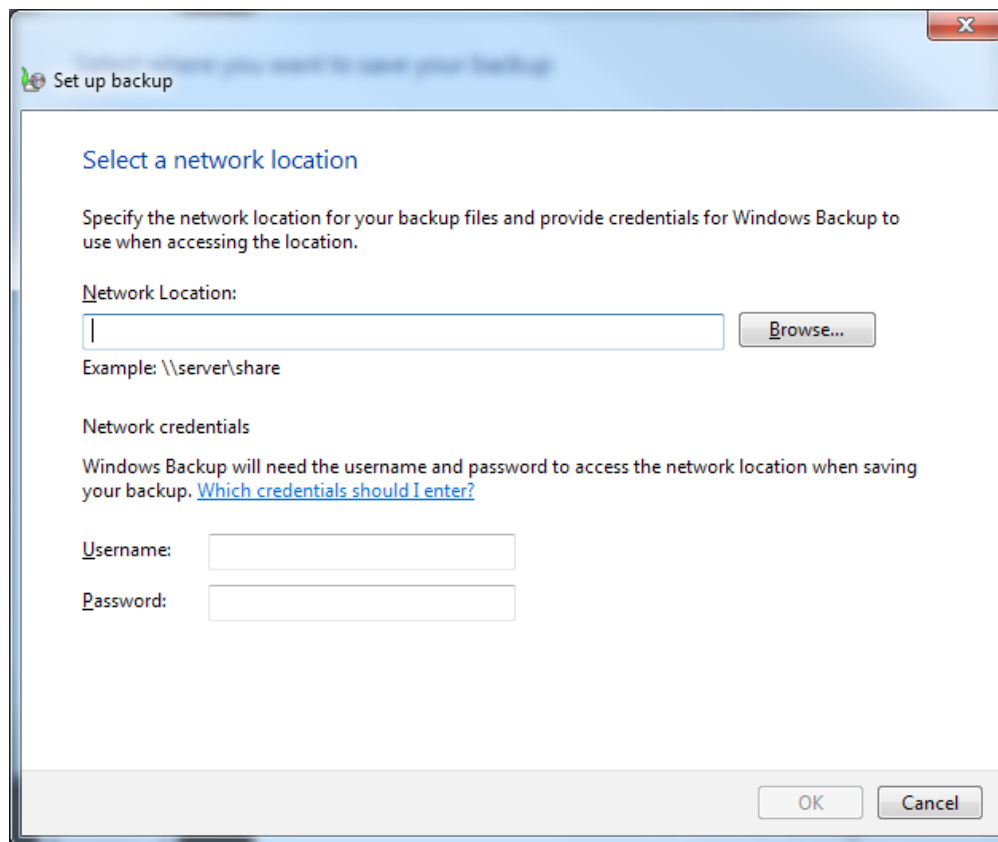

Figure 88:
Selecting Folders and Files for Backup

PrepLogic

Resource Center

Windows 7 Configuration (70-680)

Additional Windows 7 Configuration (70-680) Preparation Tools:

- Windows 7 Configuration (70-680) [Practice Exam Demo](#)
- Windows 7 Configuration (70-680) [Printables Sample](#)
- Windows 7 Configuration (70-680) [Quiz Me Series Sample](#)
- Windows 7 Configuration (70-680) [Mega Guide Sample](#)

1-800-418-6789