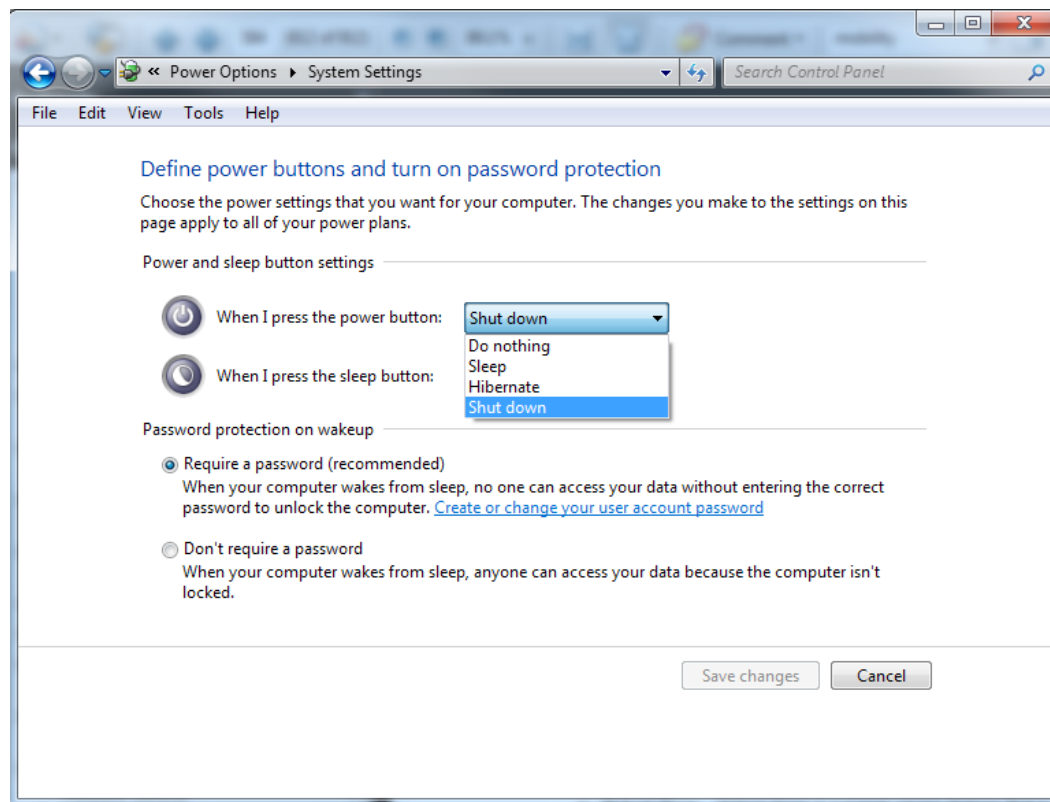

Figure 64:
Using powercfg.exe

PrepLogic

Resource Center

Windows 7 Configuration (70-680)

Figure 63:
Changing the Behavior of the Power Button

LearnSmart Video Training

Practice Exams

Mega Guides

Exam Vouchers

Printables

Quiz Me Series Audio

Additional Windows 7 Configuration (70-680) Preparation Tools:

- Windows 7 Configuration (70-680) [Practice Exam Demo](#)
- Windows 7 Configuration (70-680) [Printables Sample](#)
- Windows 7 Configuration (70-680) [Quiz Me Series Sample](#)
- Windows 7 Configuration (70-680) [Mega Guide Sample](#)

1-800-418-6789