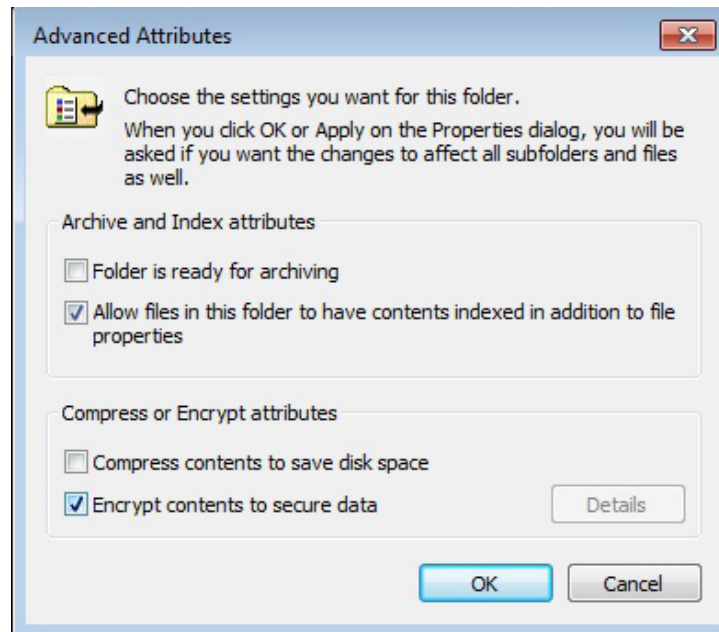

PrepLogic

Resource Center

Windows 7 Configuration (70-680)

Additional Windows 7 Configuration (70-680) Preparation Tools:

- [Windows 7 Configuration (70-680) Practice Exam Demo](#)
- [Windows 7 Configuration (70-680) Printables Sample](#)
- [Windows 7 Configuration (70-680) Quiz Me Series Sample](#)
- [Windows 7 Configuration (70-680) Mega Guide Sample](#)

1-800-418-6789