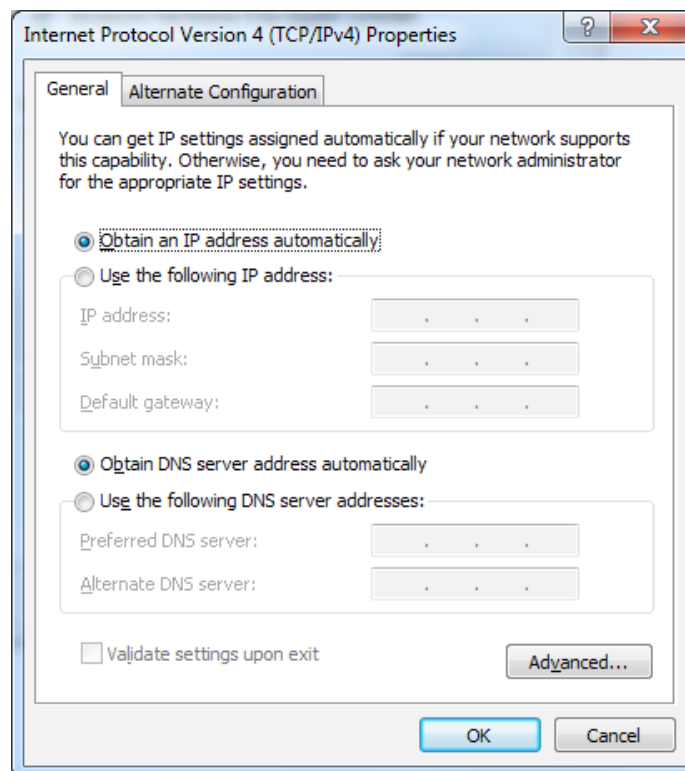

PrepLogic

Resource Center

Windows 7 Configuration (70-680)

Figure 29:
IPv4 Properties

Additional Windows 7 Configuration (70-680) Preparation Tools:

- [Windows 7 Configuration (70-680) Practice Exam Demo](#)
- [Windows 7 Configuration (70-680) Printables Sample](#)
- [Windows 7 Configuration (70-680) Quiz Me Series Sample](#)
- [Windows 7 Configuration (70-680) Mega Guide Sample](#)

1-800-418-6789