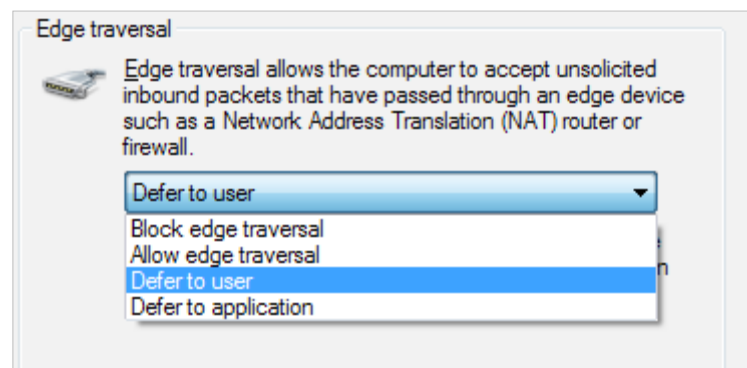

Figure 41:
A Remote Desktop Session

PrepLogic

Resource Center

Windows 7 Configuration (70-680)

Figure 40:
Edge Traversal Settings

Additional Windows 7 Configuration (70-680) Preparation Tools:

- Windows 7 Configuration (70-680) [Practice Exam Demo](#)
- Windows 7 Configuration (70-680) [Printables Sample](#)
- Windows 7 Configuration (70-680) [Quiz Me Series Sample](#)
- Windows 7 Configuration (70-680) [Mega Guide Sample](#)

1-800-418-6789