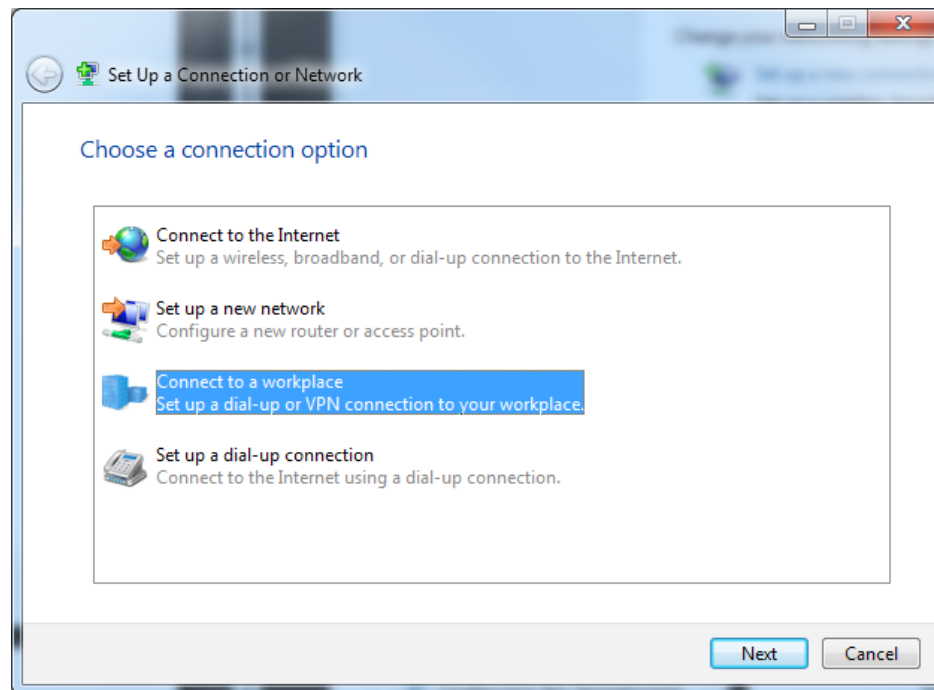

Figure 66:
Selecting a VPN Connection Method

PrepLogic

Resource Center

Windows 7 Configuration (70-680)

Figure 65:
Setting Up a VPN Connection

Additional Windows 7 Configuration (70-680) Preparation Tools:

- Windows 7 Configuration (70-680) [Practice Exam Demo](#)
- Windows 7 Configuration (70-680) [Printables Sample](#)
- Windows 7 Configuration (70-680) [Quiz Me Series Sample](#)
- Windows 7 Configuration (70-680) [Mega Guide Sample](#)

1-800-418-6789