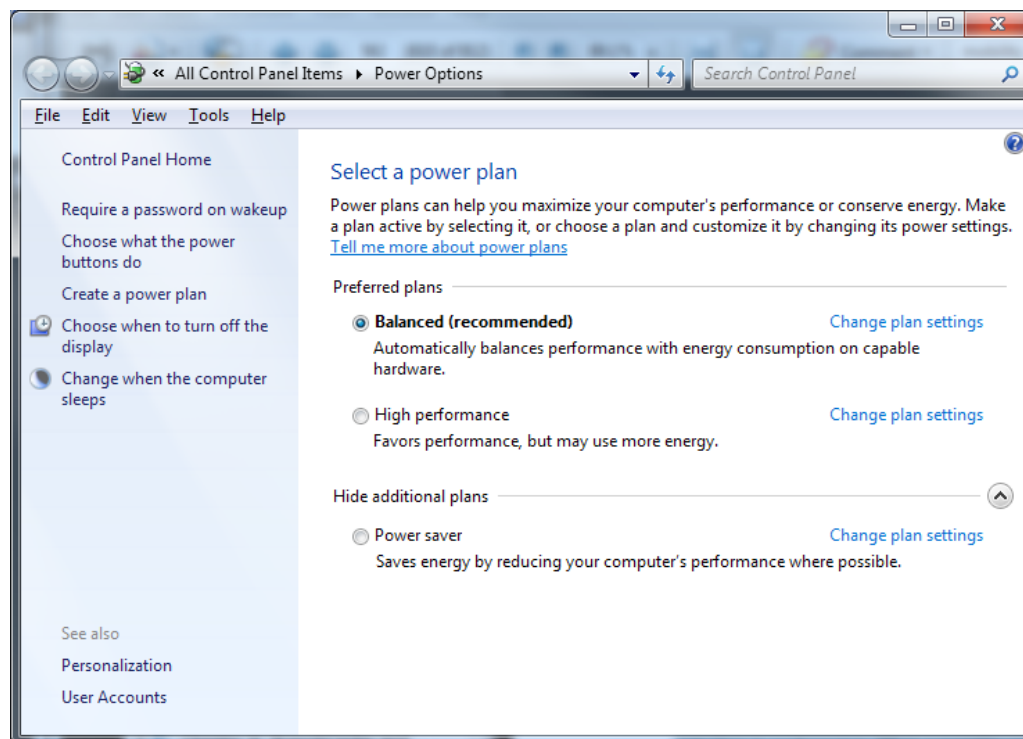

PrepLogic

Resource Center

Windows 7 Configuration (70-680)

Additional Windows 7 Configuration (70-680) Preparation Tools:

- Windows 7 Configuration (70-680) **Practice Exam Demo**
- Windows 7 Configuration (70-680) **Printables Sample**
- Windows 7 Configuration (70-680) **Quiz Me Series Sample**
- Windows 7 Configuration (70-680) **Mega Guide Sample**

1-800-418-6789