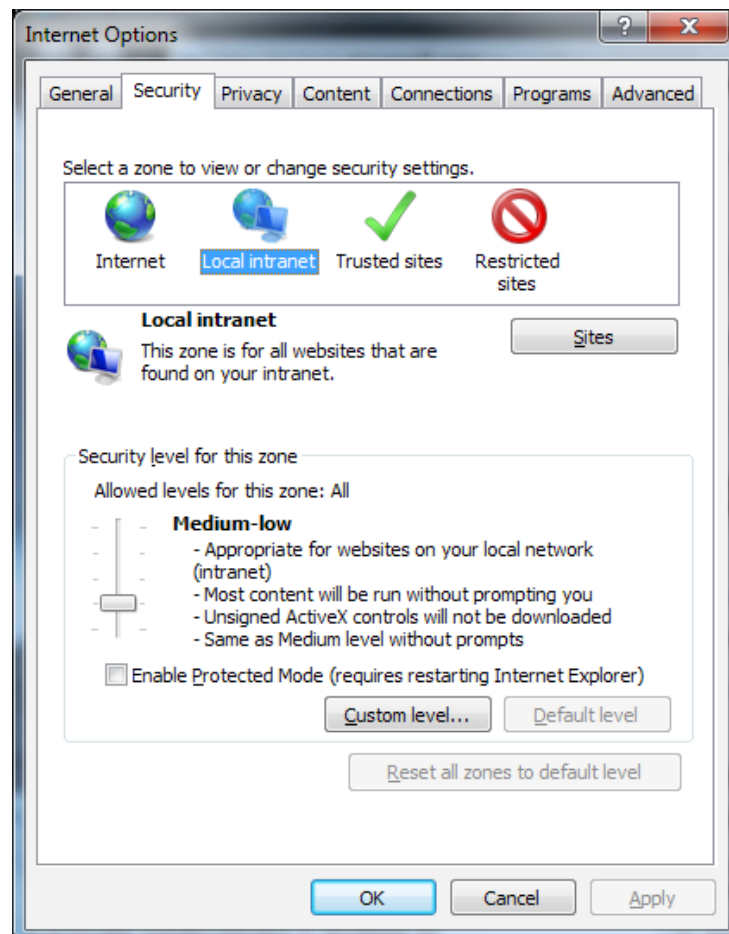

Figure 26:
Starting InPrivate Browsing

PrepLogic

Resource Center

Windows 7 Configuration (70-680)

Figure 25:
Security Zones

Additional Windows 7 Configuration (70-680) Preparation Tools:

- Windows 7 Configuration (70-680) [Practice Exam Demo](#)
- Windows 7 Configuration (70-680) [Printables Sample](#)
- Windows 7 Configuration (70-680) [Quiz Me Series Sample](#)
- Windows 7 Configuration (70-680) [Mega Guide Sample](#)

1-800-418-6789