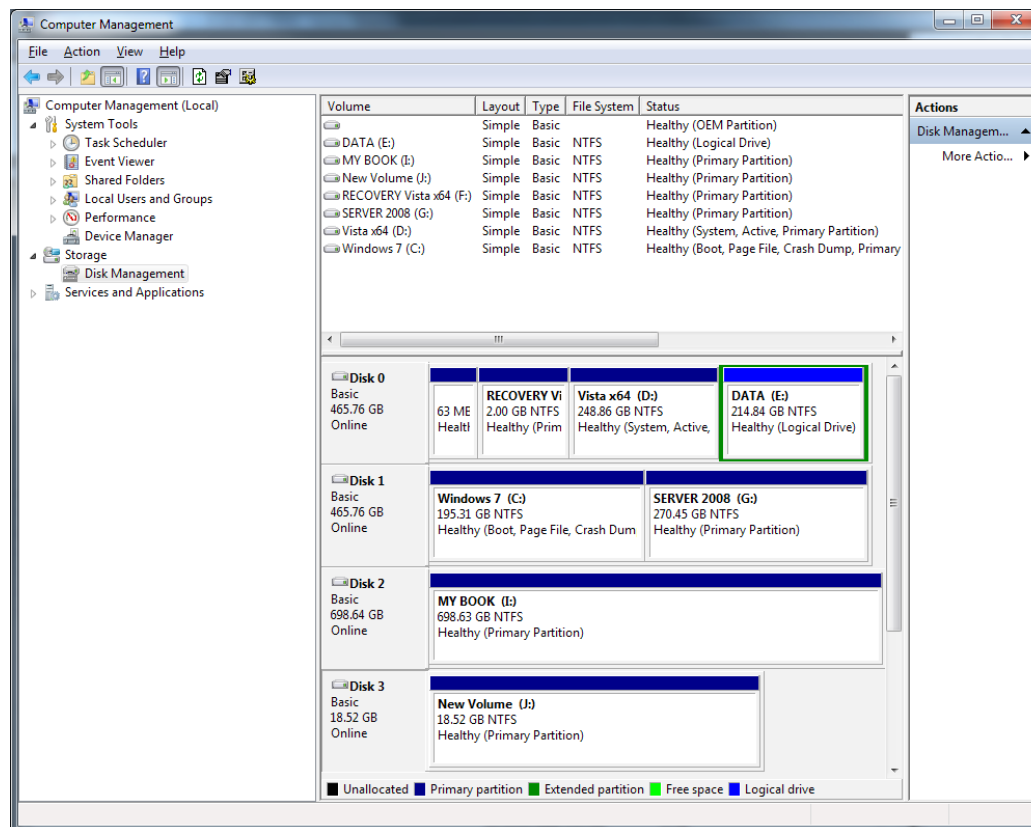

PrepLogic

Resource Center

Windows 7 Configuration (70-680)

LearnSmart Video Training

Practice Exams

Mega Guides

Exam Vouchers

Printables

Quiz Me Series Audio

Additional Windows 7 Configuration (70-680) Preparation Tools:

- [Windows 7 Configuration (70-680) Practice Exam Demo](#)
- [Windows 7 Configuration (70-680) Printables Sample](#)
- [Windows 7 Configuration (70-680) Quiz Me Series Sample](#)
- [Windows 7 Configuration (70-680) Mega Guide Sample](#)

1-800-418-6789