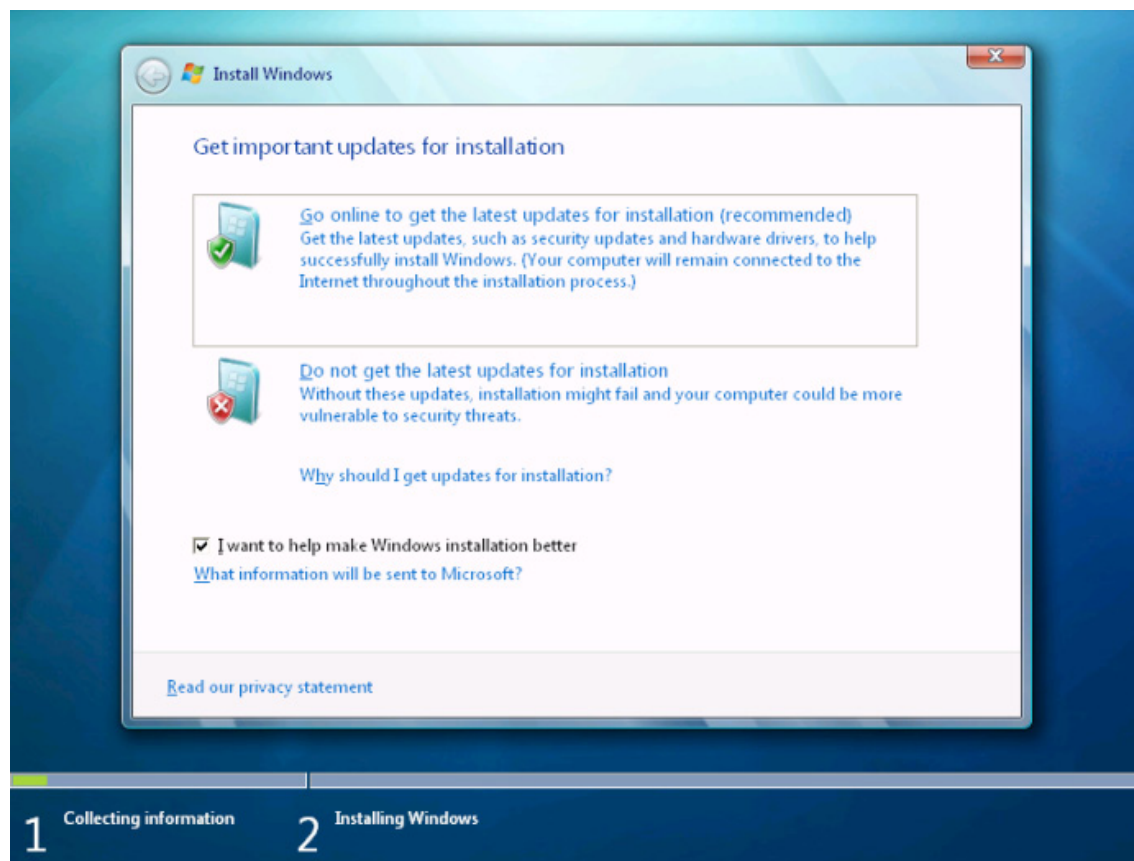

Figure 6:
A Dual-Boot Scenario

PrepLogic

Resource Center

Windows 7 Configuration (70-680)

Additional Windows 7 Configuration (70-680) Preparation Tools:

- Windows 7 Configuration (70-680) [Practice Exam Demo](#)
- Windows 7 Configuration (70-680) [Printables Sample](#)
- Windows 7 Configuration (70-680) [Quiz Me Series Sample](#)
- Windows 7 Configuration (70-680) [Mega Guide Sample](#)

1-800-418-6789