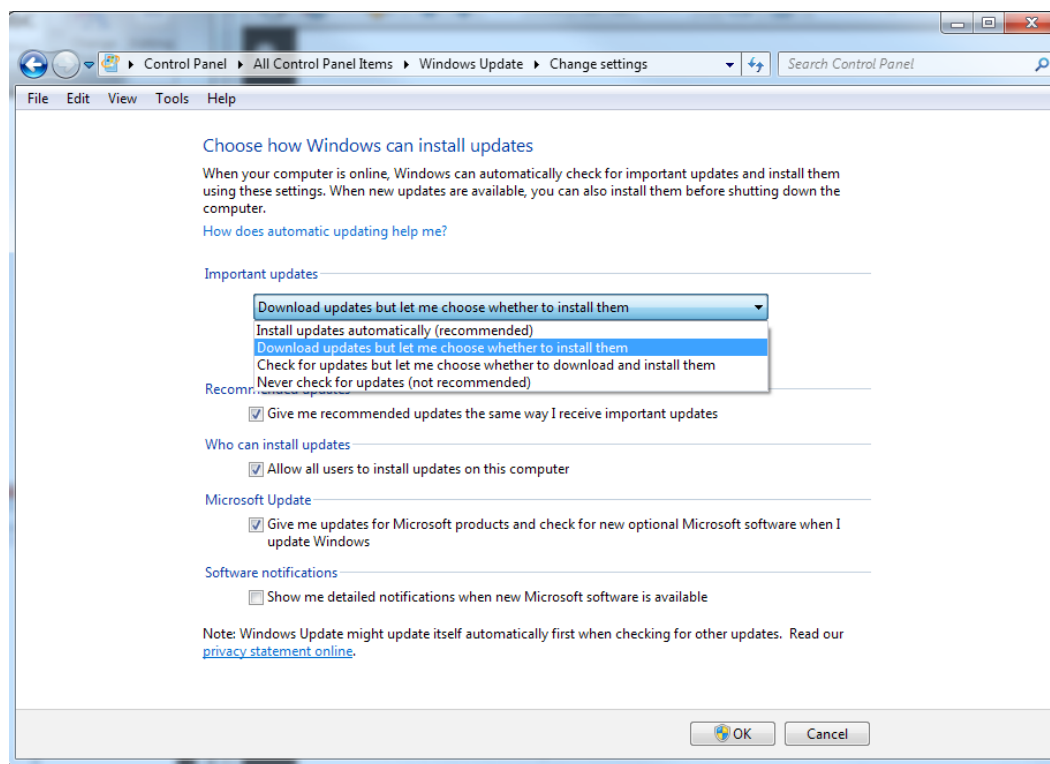

PrepLogic

Resource Center

Windows 7 Configuration (70-680)

Additional Windows 7 Configuration (70-680) Preparation Tools:

- Windows 7 Configuration (70-680) [Practice Exam Demo](#)
- Windows 7 Configuration (70-680) [Printables Sample](#)
- Windows 7 Configuration (70-680) [Quiz Me Series Sample](#)
- Windows 7 Configuration (70-680) [Mega Guide Sample](#)

1-800-418-6789