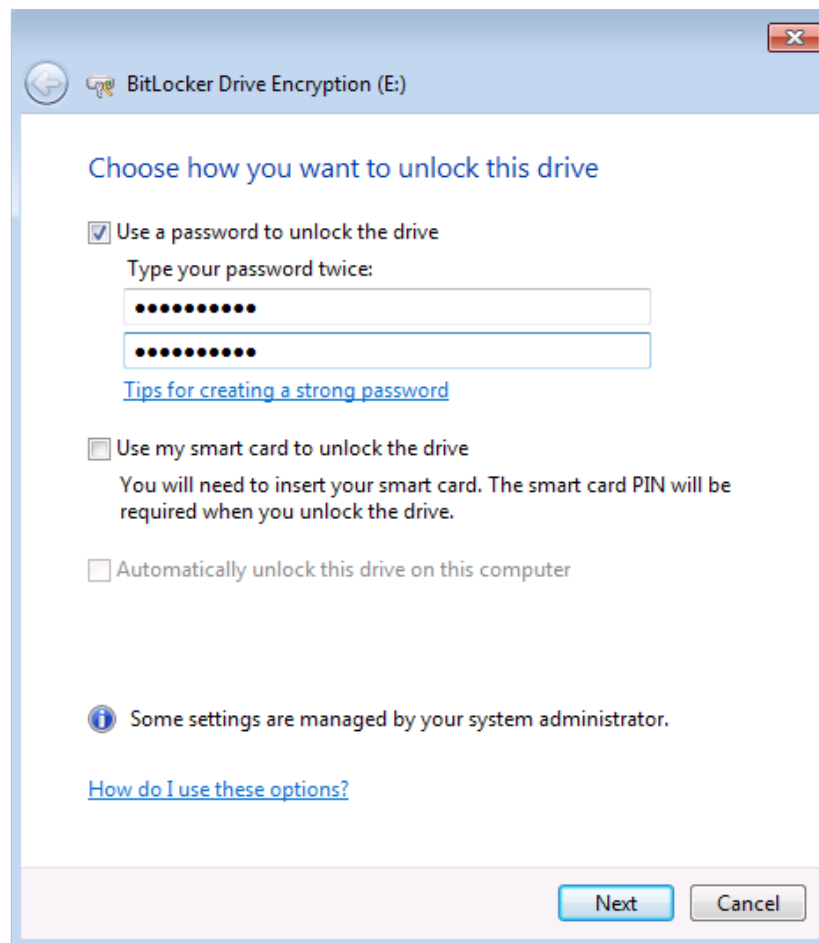

PrepLogic

Resource Center

Windows 7 Configuration (70-680)

Figure 56:
Unlocking a Drive with BitLocker

LearnSmart Video Training

Practice Exams

Mega Guides

Exam Vouchers