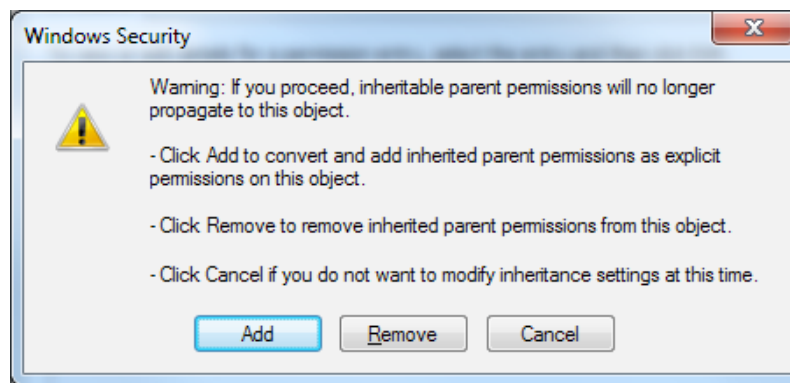

PrepLogic

Resource Center

Windows 7 Configuration (70-680)

Additional Windows 7 Configuration (70-680) Preparation Tools:

- [Windows 7 Configuration (70-680) Practice Exam Demo](#)
- [Windows 7 Configuration (70-680) Printables Sample](#)
- [Windows 7 Configuration (70-680) Quiz Me Series Sample](#)
- [Windows 7 Configuration (70-680) Mega Guide Sample](#)

1-800-418-6789