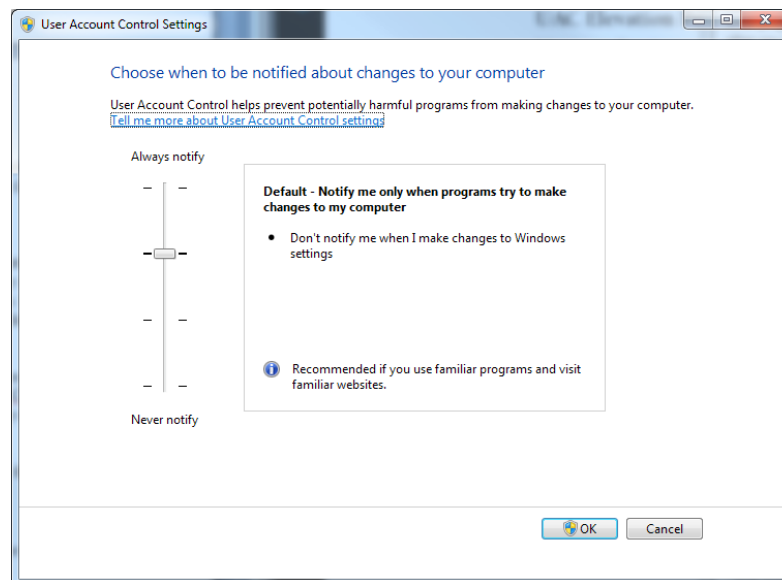

Figure 56:
Unlocking a Drive with BitLocker

PrepLogic Resource Center

Windows 7 Configuration (70-680)

Figure 55:
User Account Control Settings

Additional Windows 7 Configuration (70-680) Preparation Tools:

- Windows 7 Configuration (70-680) [Practice Exam Demo](#)
- Windows 7 Configuration (70-680) [Printables Sample](#)
- Windows 7 Configuration (70-680) [Quiz Me Series Sample](#)
- Windows 7 Configuration (70-680) [Mega Guide Sample](#)