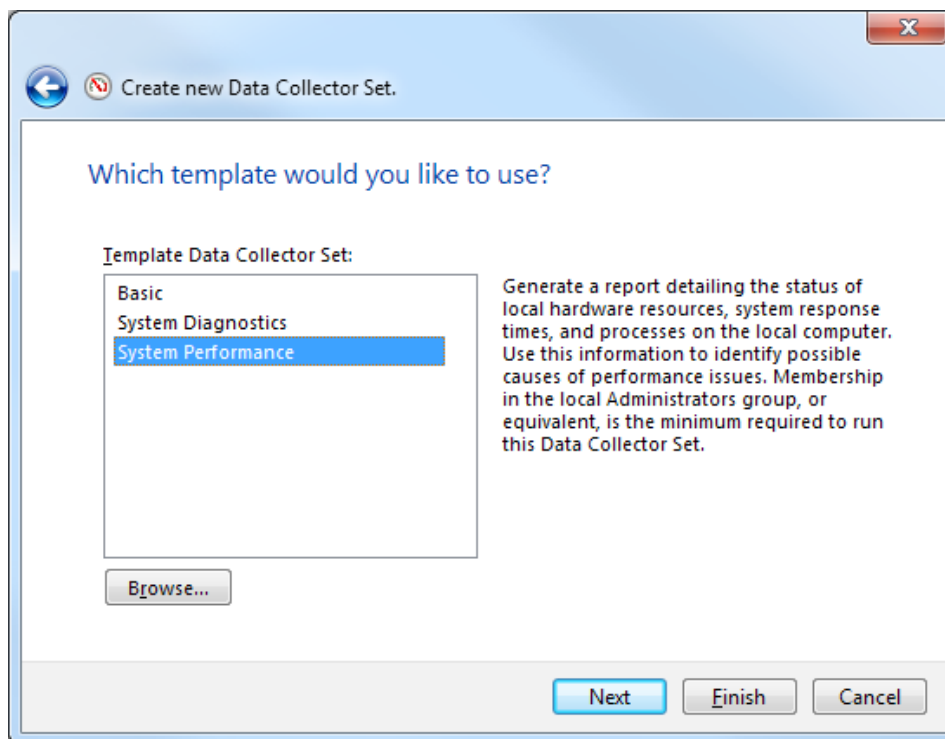

Figure 82:
Predefined Data Collector Sets

PrepLogic

Resource Center

Windows 7 Configuration (70-680)

Figure 81:
Selecting a Data Collector Set Template

Additional Windows 7 Configuration (70-680) Preparation Tools:

- Windows 7 Configuration (70-680) [Practice Exam Demo](#)
- Windows 7 Configuration (70-680) [Printables Sample](#)
- Windows 7 Configuration (70-680) [Quiz Me Series Sample](#)
- Windows 7 Configuration (70-680) [Mega Guide Sample](#)

1-800-418-6789