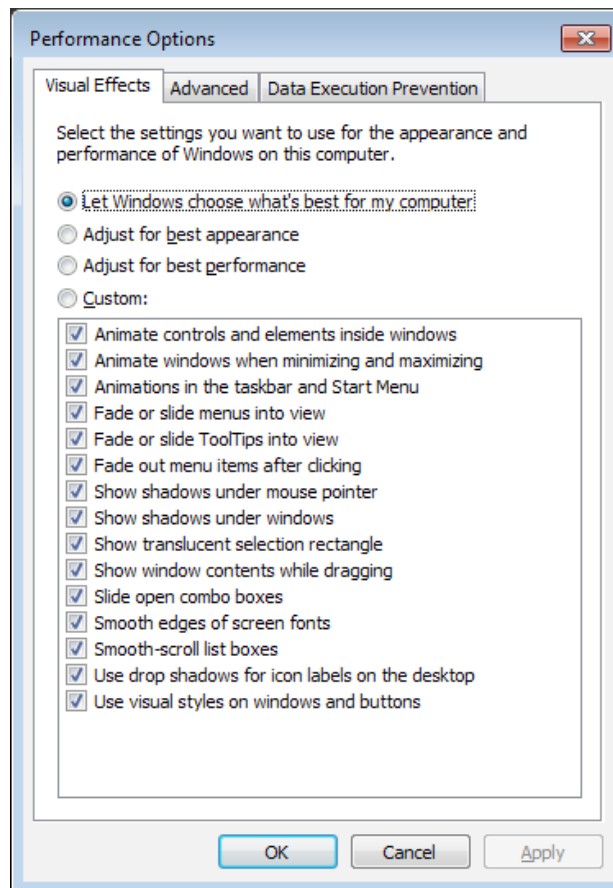

Figure 85:
Configuring Virtual Memory

PrepLogic

Resource Center

Windows 7 Configuration (70-680)

Figure 84:
Performance Options

Additional Windows 7 Configuration (70-680) Preparation Tools:

- Windows 7 Configuration (70-680) [Practice Exam Demo](#)
- Windows 7 Configuration (70-680) [Printables Sample](#)
- Windows 7 Configuration (70-680) [Quiz Me Series Sample](#)
- Windows 7 Configuration (70-680) [Mega Guide Sample](#)

1-800-418-6789