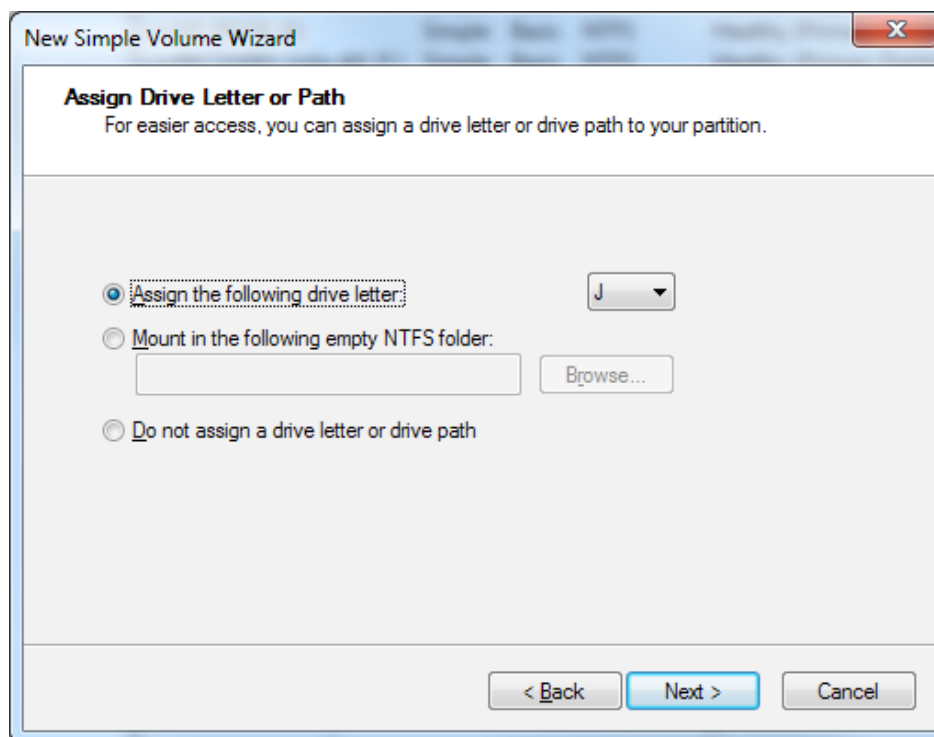

Figure 75:
A Newly Created Volume

PrepLogic

Resource Center

Windows 7 Configuration (70-680)

Additional Windows 7 Configuration (70-680) Preparation Tools:

- Windows 7 Configuration (70-680) [Practice Exam Demo](#)
- Windows 7 Configuration (70-680) [Printables Sample](#)
- Windows 7 Configuration (70-680) [Quiz Me Series Sample](#)
- Windows 7 Configuration (70-680) [Mega Guide Sample](#)

1-800-418-6789