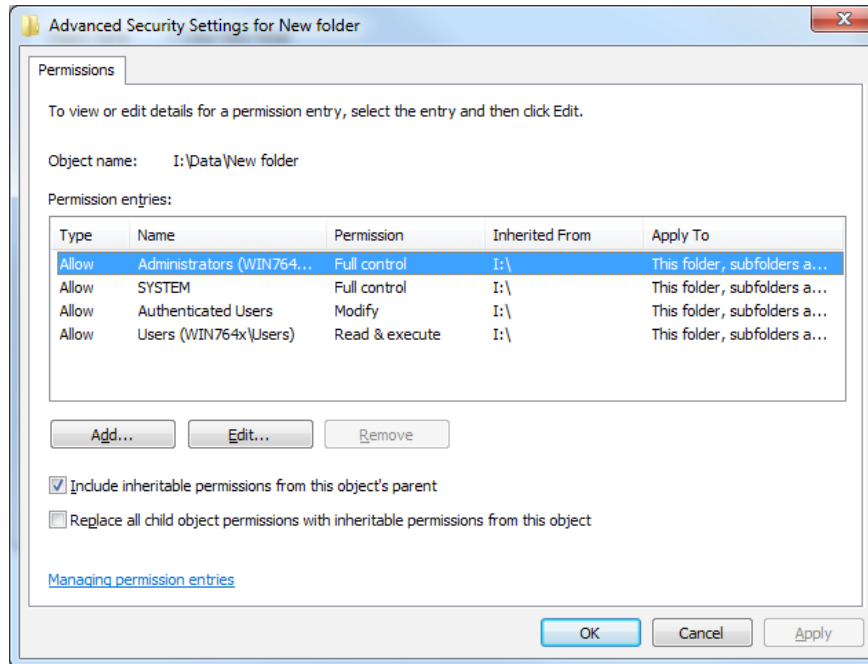

Figure 53:
Security Warning

PrepLogic

Resource Center

Windows 7 Configuration (70-680)

Figure 52:
Changing Advanced NTFS Permissions

Additional Windows 7 Configuration (70-680) Preparation Tools:

- Windows 7 Configuration (70-680) [Practice Exam Demo](#)
- Windows 7 Configuration (70-680) [Printables Sample](#)
- Windows 7 Configuration (70-680) [Quiz Me Series Sample](#)
- Windows 7 Configuration (70-680) [Mega Guide Sample](#)

1-800-418-6789