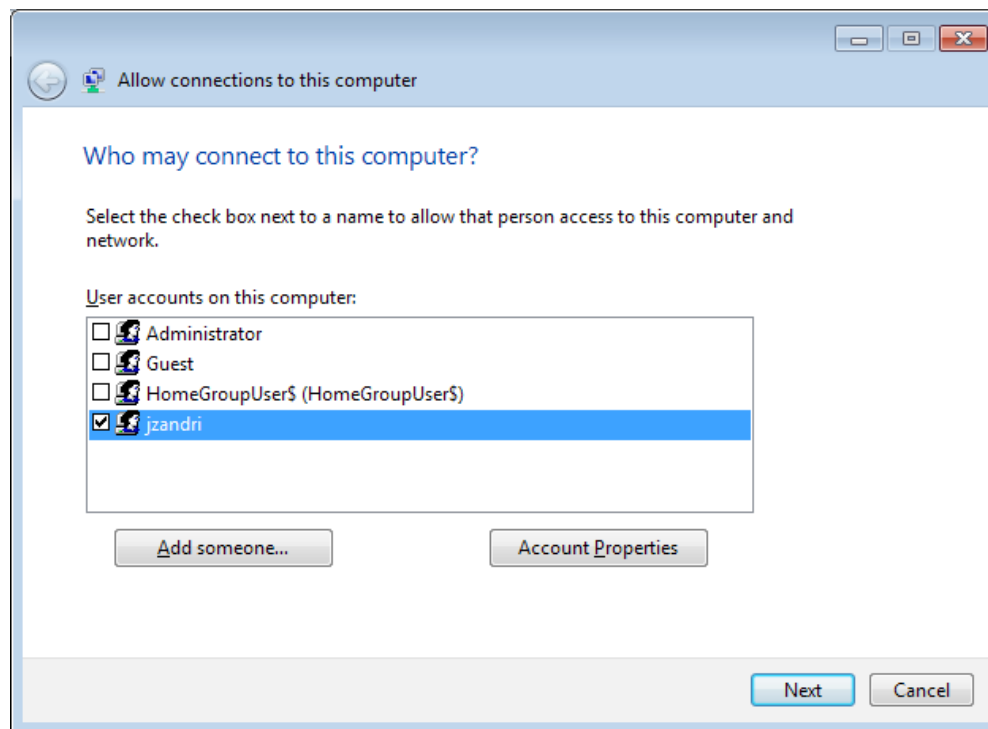

Figure 69:
Changing Windows Update Settings

PrepLogic

Resource Center

Windows 7 Configuration (70-680)

Additional Windows 7 Configuration (70-680) Preparation Tools:

- Windows 7 Configuration (70-680) [Practice Exam Demo](#)
- Windows 7 Configuration (70-680) [Printables Sample](#)
- Windows 7 Configuration (70-680) [Quiz Me Series Sample](#)
- Windows 7 Configuration (70-680) [Mega Guide Sample](#)

1-800-418-6789