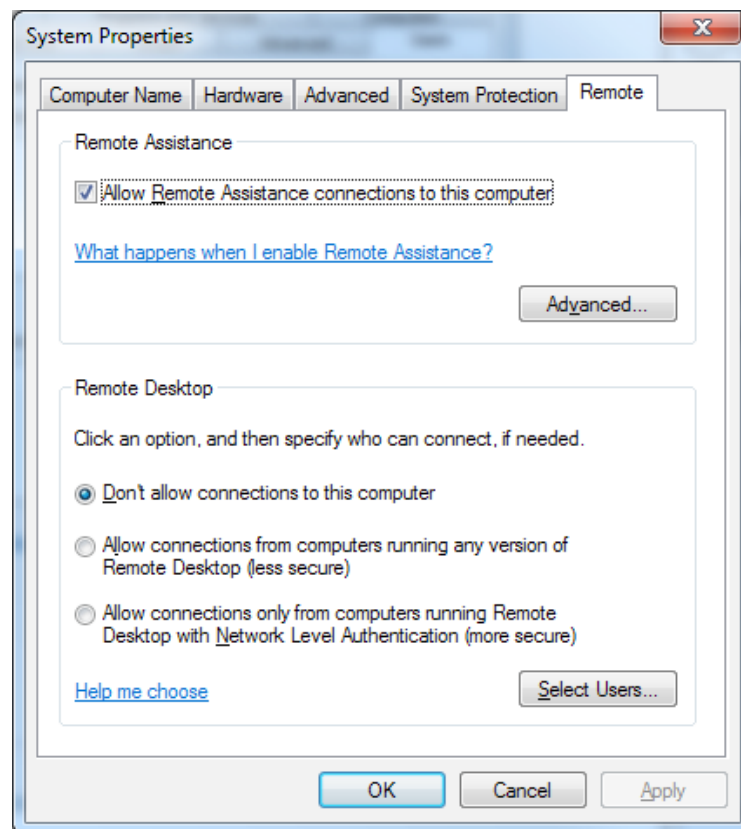

Figure 43:
A PowerShell Command Window

PrepLogic

Resource Center

Windows 7 Configuration (70-680)

Additional Windows 7 Configuration (70-680) Preparation Tools:

- Windows 7 Configuration (70-680) [Practice Exam Demo](#)
- Windows 7 Configuration (70-680) [Printables Sample](#)
- Windows 7 Configuration (70-680) [Quiz Me Series Sample](#)
- Windows 7 Configuration (70-680) [Mega Guide Sample](#)

1-800-418-6789