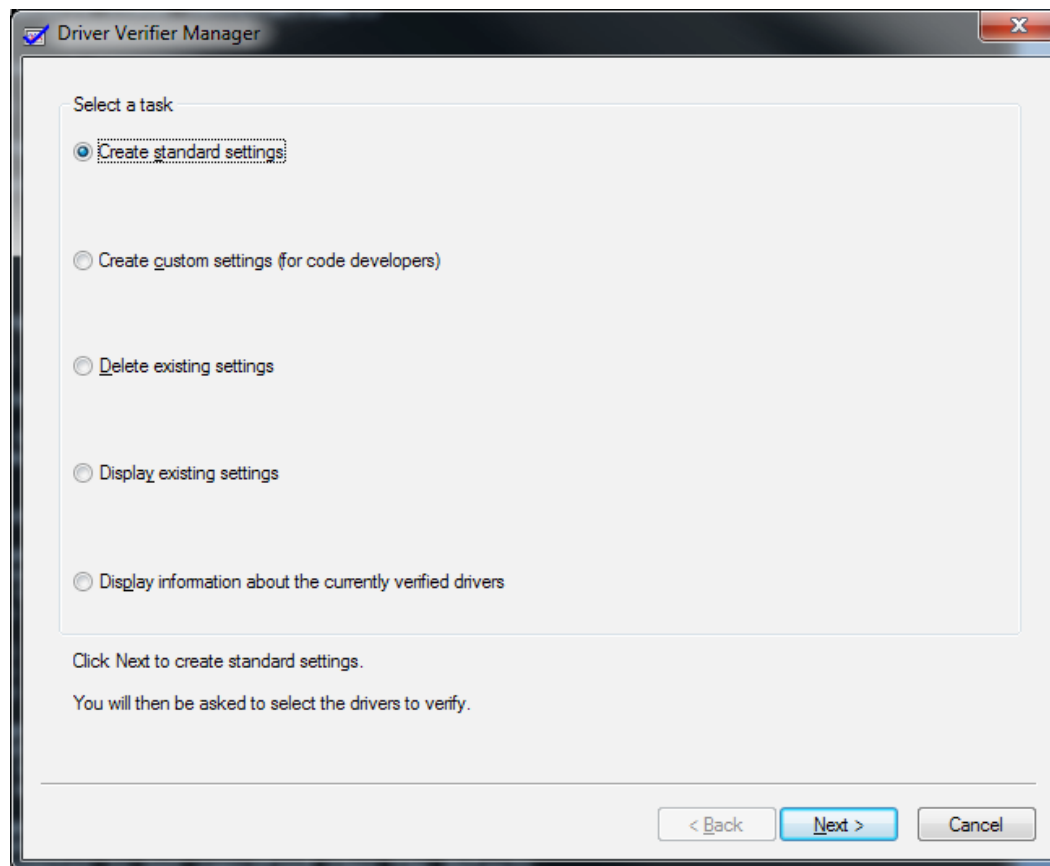

PrepLogic

Resource Center

Windows 7 Configuration (70-680)

Additional Windows 7 Configuration (70-680) Preparation Tools:

- [Windows 7 Configuration (70-680) Practice Exam Demo](#)
- [Windows 7 Configuration (70-680) Quiz Me Series Sample](#)
- [Windows 7 Configuration (70-680) Printables Sample](#)
- [Windows 7 Configuration (70-680) Mega Guide Sample](#)

1-800-418-6789