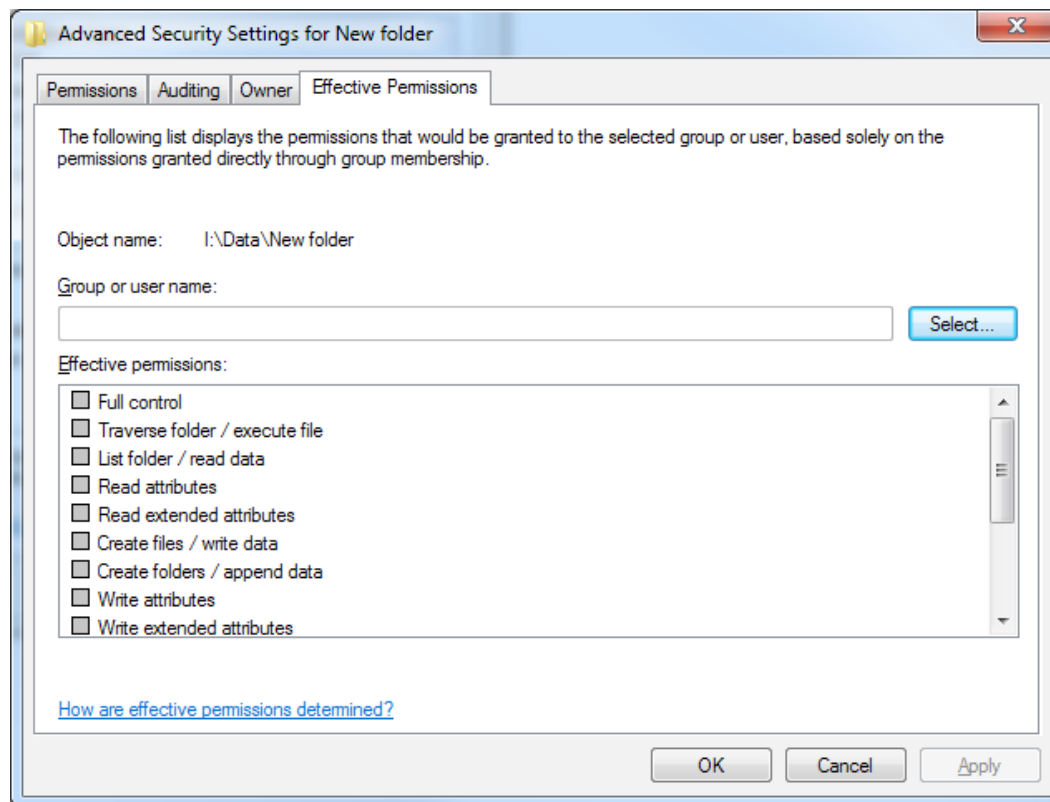

PrepLogic

Resource Center

Windows 7 Configuration (70-680)

Figure 54:
Effective Permissions

Additional Windows 7 Configuration (70-680) Preparation Tools:

- Windows 7 Configuration (70-680) [Practice Exam Demo](#)
- Windows 7 Configuration (70-680) [Printables Sample](#)
- Windows 7 Configuration (70-680) [Quiz Me Series Sample](#)
- Windows 7 Configuration (70-680) [Mega Guide Sample](#)

1-800-418-6789