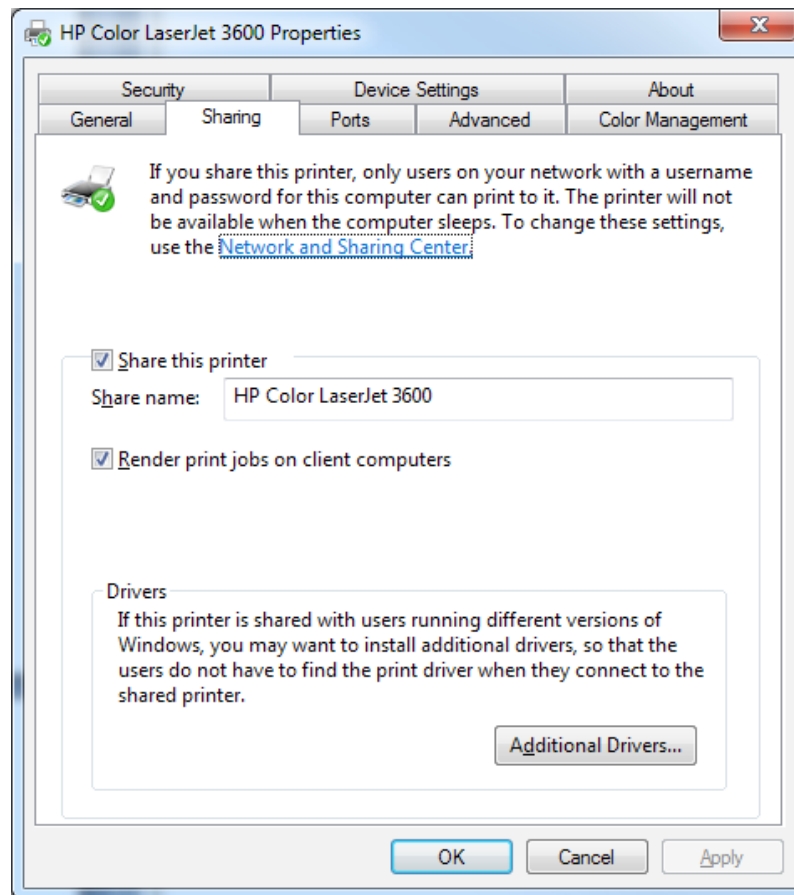

PrepLogic

Resource Center

Windows 7 Configuration (70-680)

Figure 48:
Sharing a Printer

Additional Windows 7 Configuration (70-680) Preparation Tools:

- Windows 7 Configuration (70-680) [Practice Exam Demo](#)
- Windows 7 Configuration (70-680) [Printables Sample](#)
- Windows 7 Configuration (70-680) [Quiz Me Series Sample](#)
- Windows 7 Configuration (70-680) [Mega Guide Sample](#)

1-800-418-6789