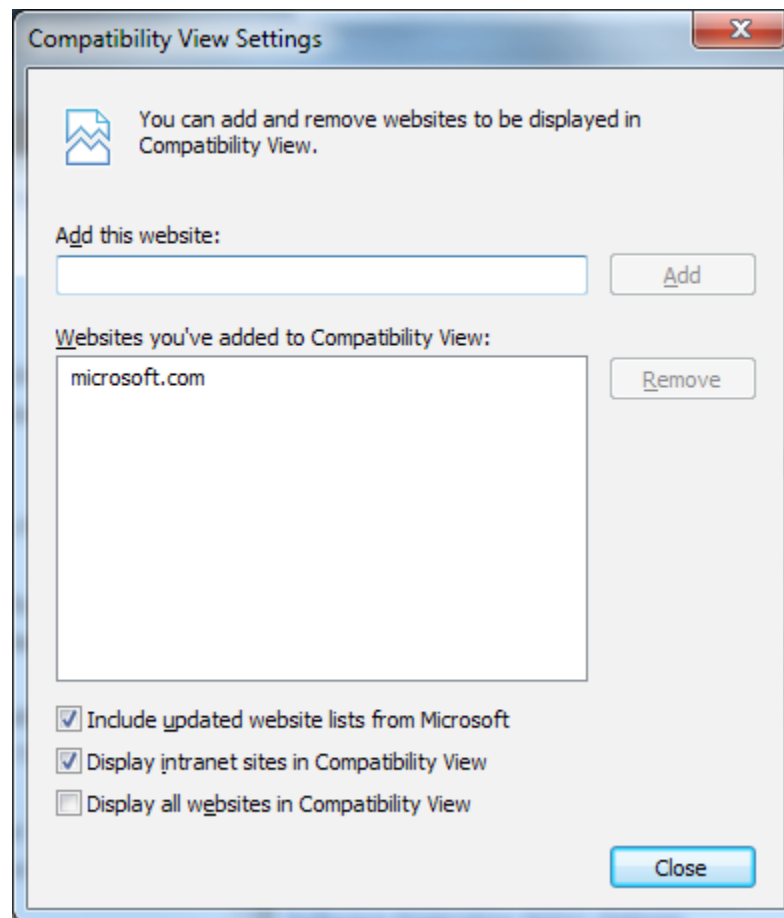

PrepLogic

Resource Center

Windows 7 Configuration (70-680)

Figure 24:
Adding sites to Compatibility View

Additional Windows 7 Configuration (70-680) Preparation Tools:

- Windows 7 Configuration (70-680) [Practice Exam Demo](#)
- Windows 7 Configuration (70-680) [Printables Sample](#)
- Windows 7 Configuration (70-680) [Quiz Me Series Sample](#)
- Windows 7 Configuration (70-680) [Mega Guide Sample](#)

1-800-418-6789