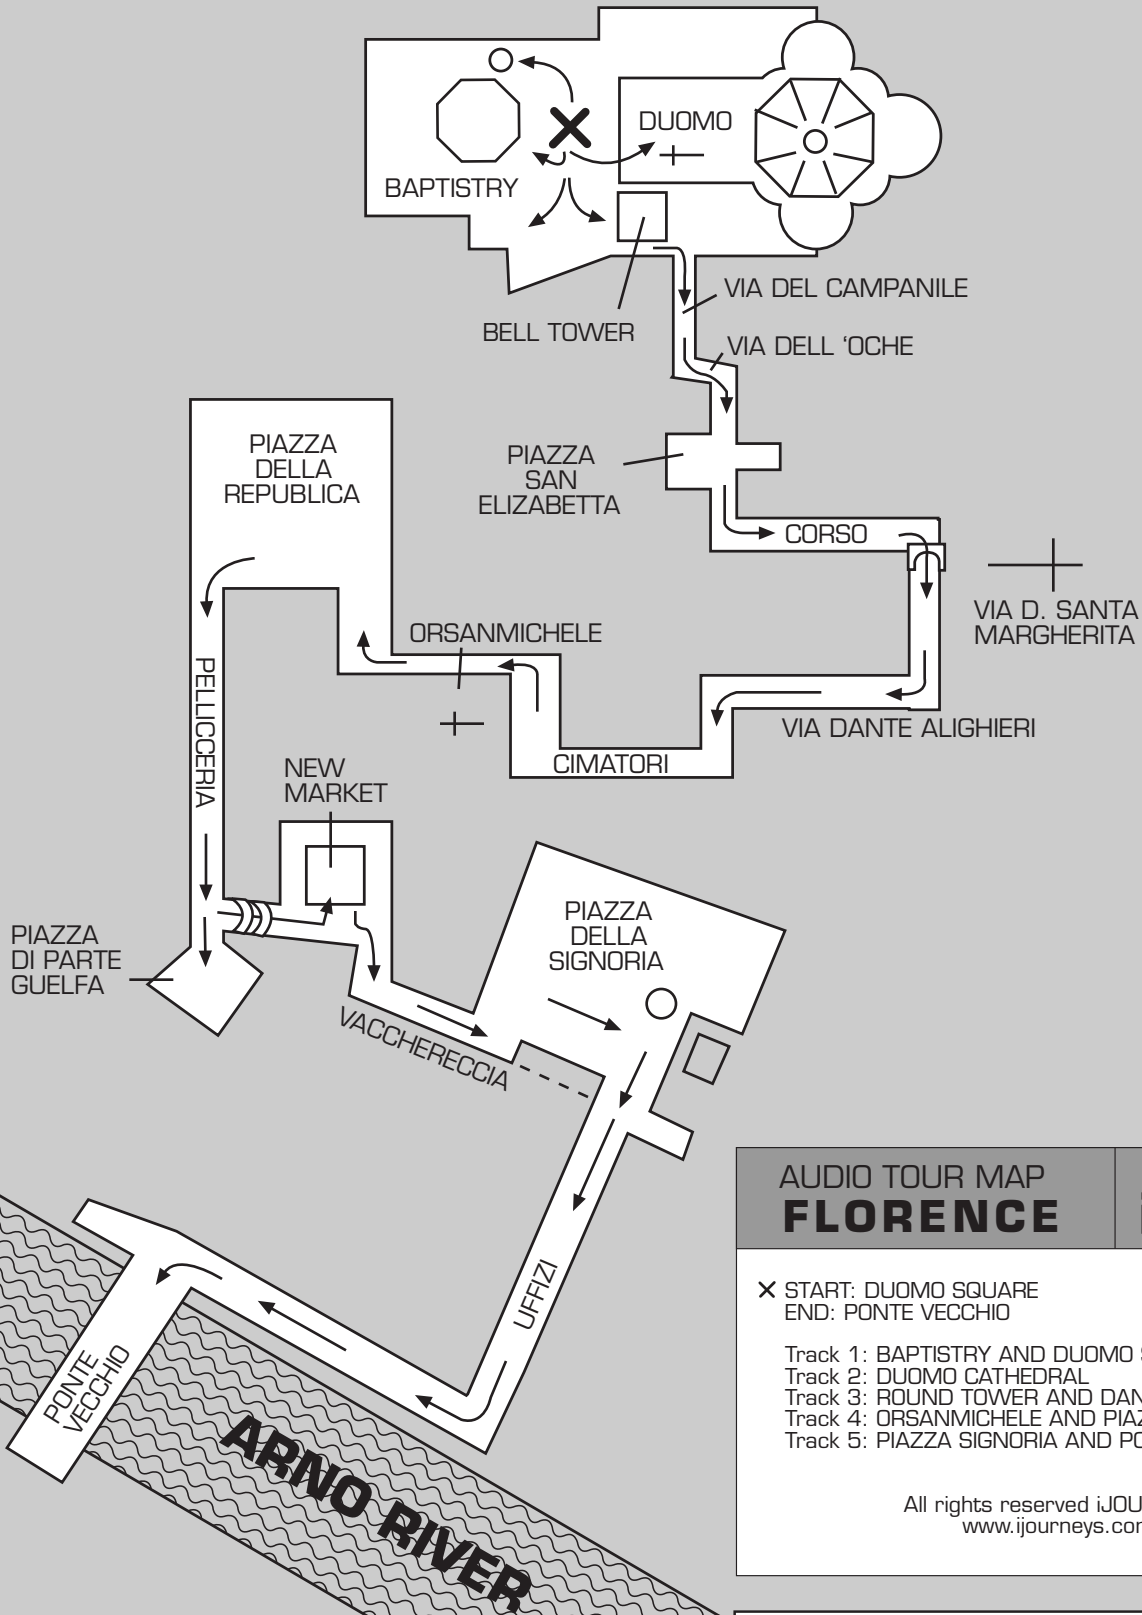

START

AUDIO TOUR MAP
FLORENCE

× START: DUOMO SQUARE
END: PONTE VECCHIO

- Track 1: BAPTISTRY AND DUOMO SQUARE
- Track 2: DUOMO CATHEDRAL
- Track 3: ROUND TOWER AND DANTE'S CHURCH
- Track 4: ORSANMICHELE AND PIAZZA REPPUBBLICA
- Track 5: PIAZZA SIGNORIA AND PONTE VECCHIO